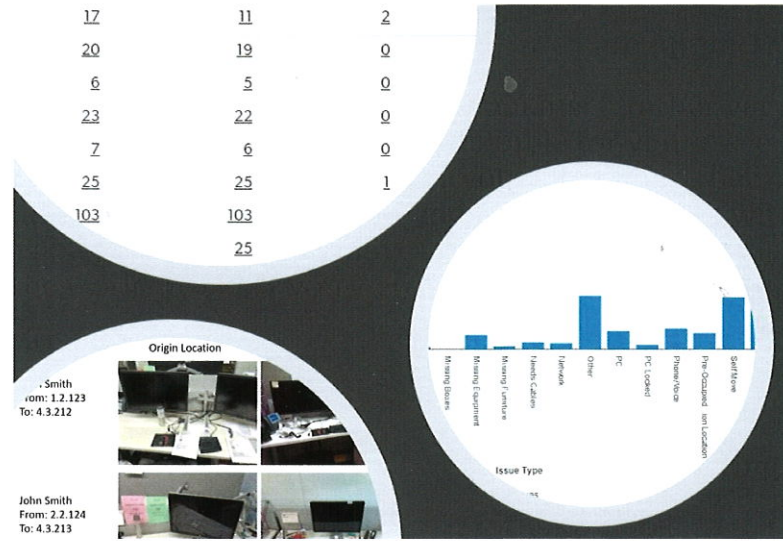

JARVIS - Live Move Tracking App

ARVIS (Just a rather very intelligent system) makes it possible for you to see every IT asset, User, Box, etc. of where it is at before, during and after you move, all in real-time with pictures. Can you imagine being able to manage your moves from anywhere in the world just as if you were there?

- **Pictures in real time**
- **Ticket Portal**
- **Automated Reporting**
- **Status Updates**