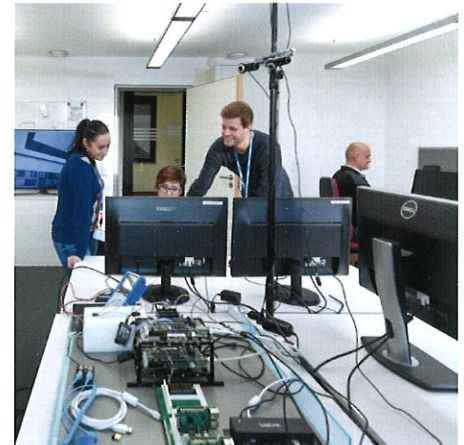

IT Relocations

Full Turn-Key Move Services

We have 100+ years combined experience in IT Relocations. People Moves, Lab Moves and Data Center Moves require a unique blend of technical knowledge, commercial real estate, construction and facilities expertise to lead the planning, design, budgeting and management of the work effort. EMR CPR is comprised of a diverse team with professionals in these fields including but not limited to move management, facilities, commercial real estate, construction, network, storage, security, application development, structured cabling, and telecommunications backgrounds. Ask us about our **On-Demand Fully Managed Teams**.

Office Moves

Server Moves

Lab Moves

JARVIS - Live Move Tracking App

ARVIS (Just a rather very intelligent system) makes it possible for you to see every IT asset, User, Box, etc. of where it is at before, during and after you move, all in real-time with pictures. Can you imagine being able to manage your moves from anywhere in the world just as if you were there?